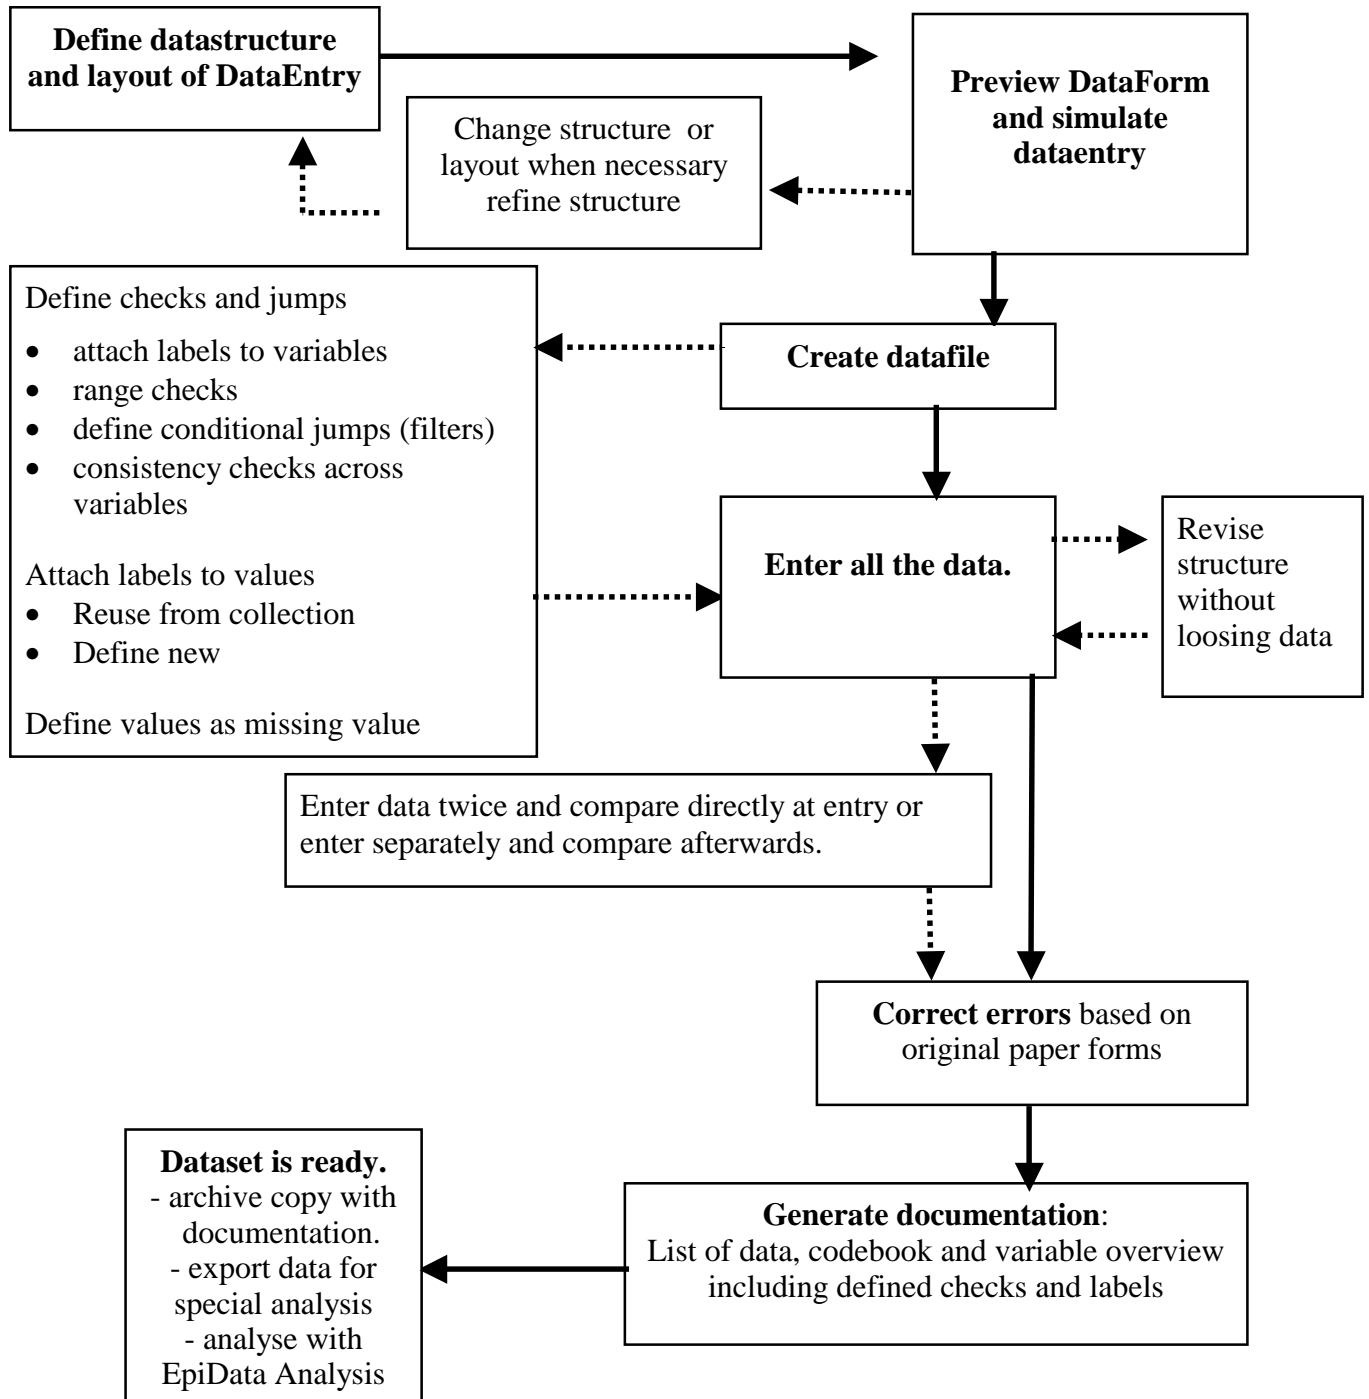

EpiData

EpiData is a program for DataEntry.

EpiData works on Machintosh Computers with RealPc Emulator and PC's with Windows 95/98/NT/2000/ME/XP.
Linux variants which can run Wine

For more information: www.epidata.dk

The work process is as this (optional parts are dotted):

Developed and released by :
JM.Lauritsen & Bruus M
EpiData Association, Odense Denmark